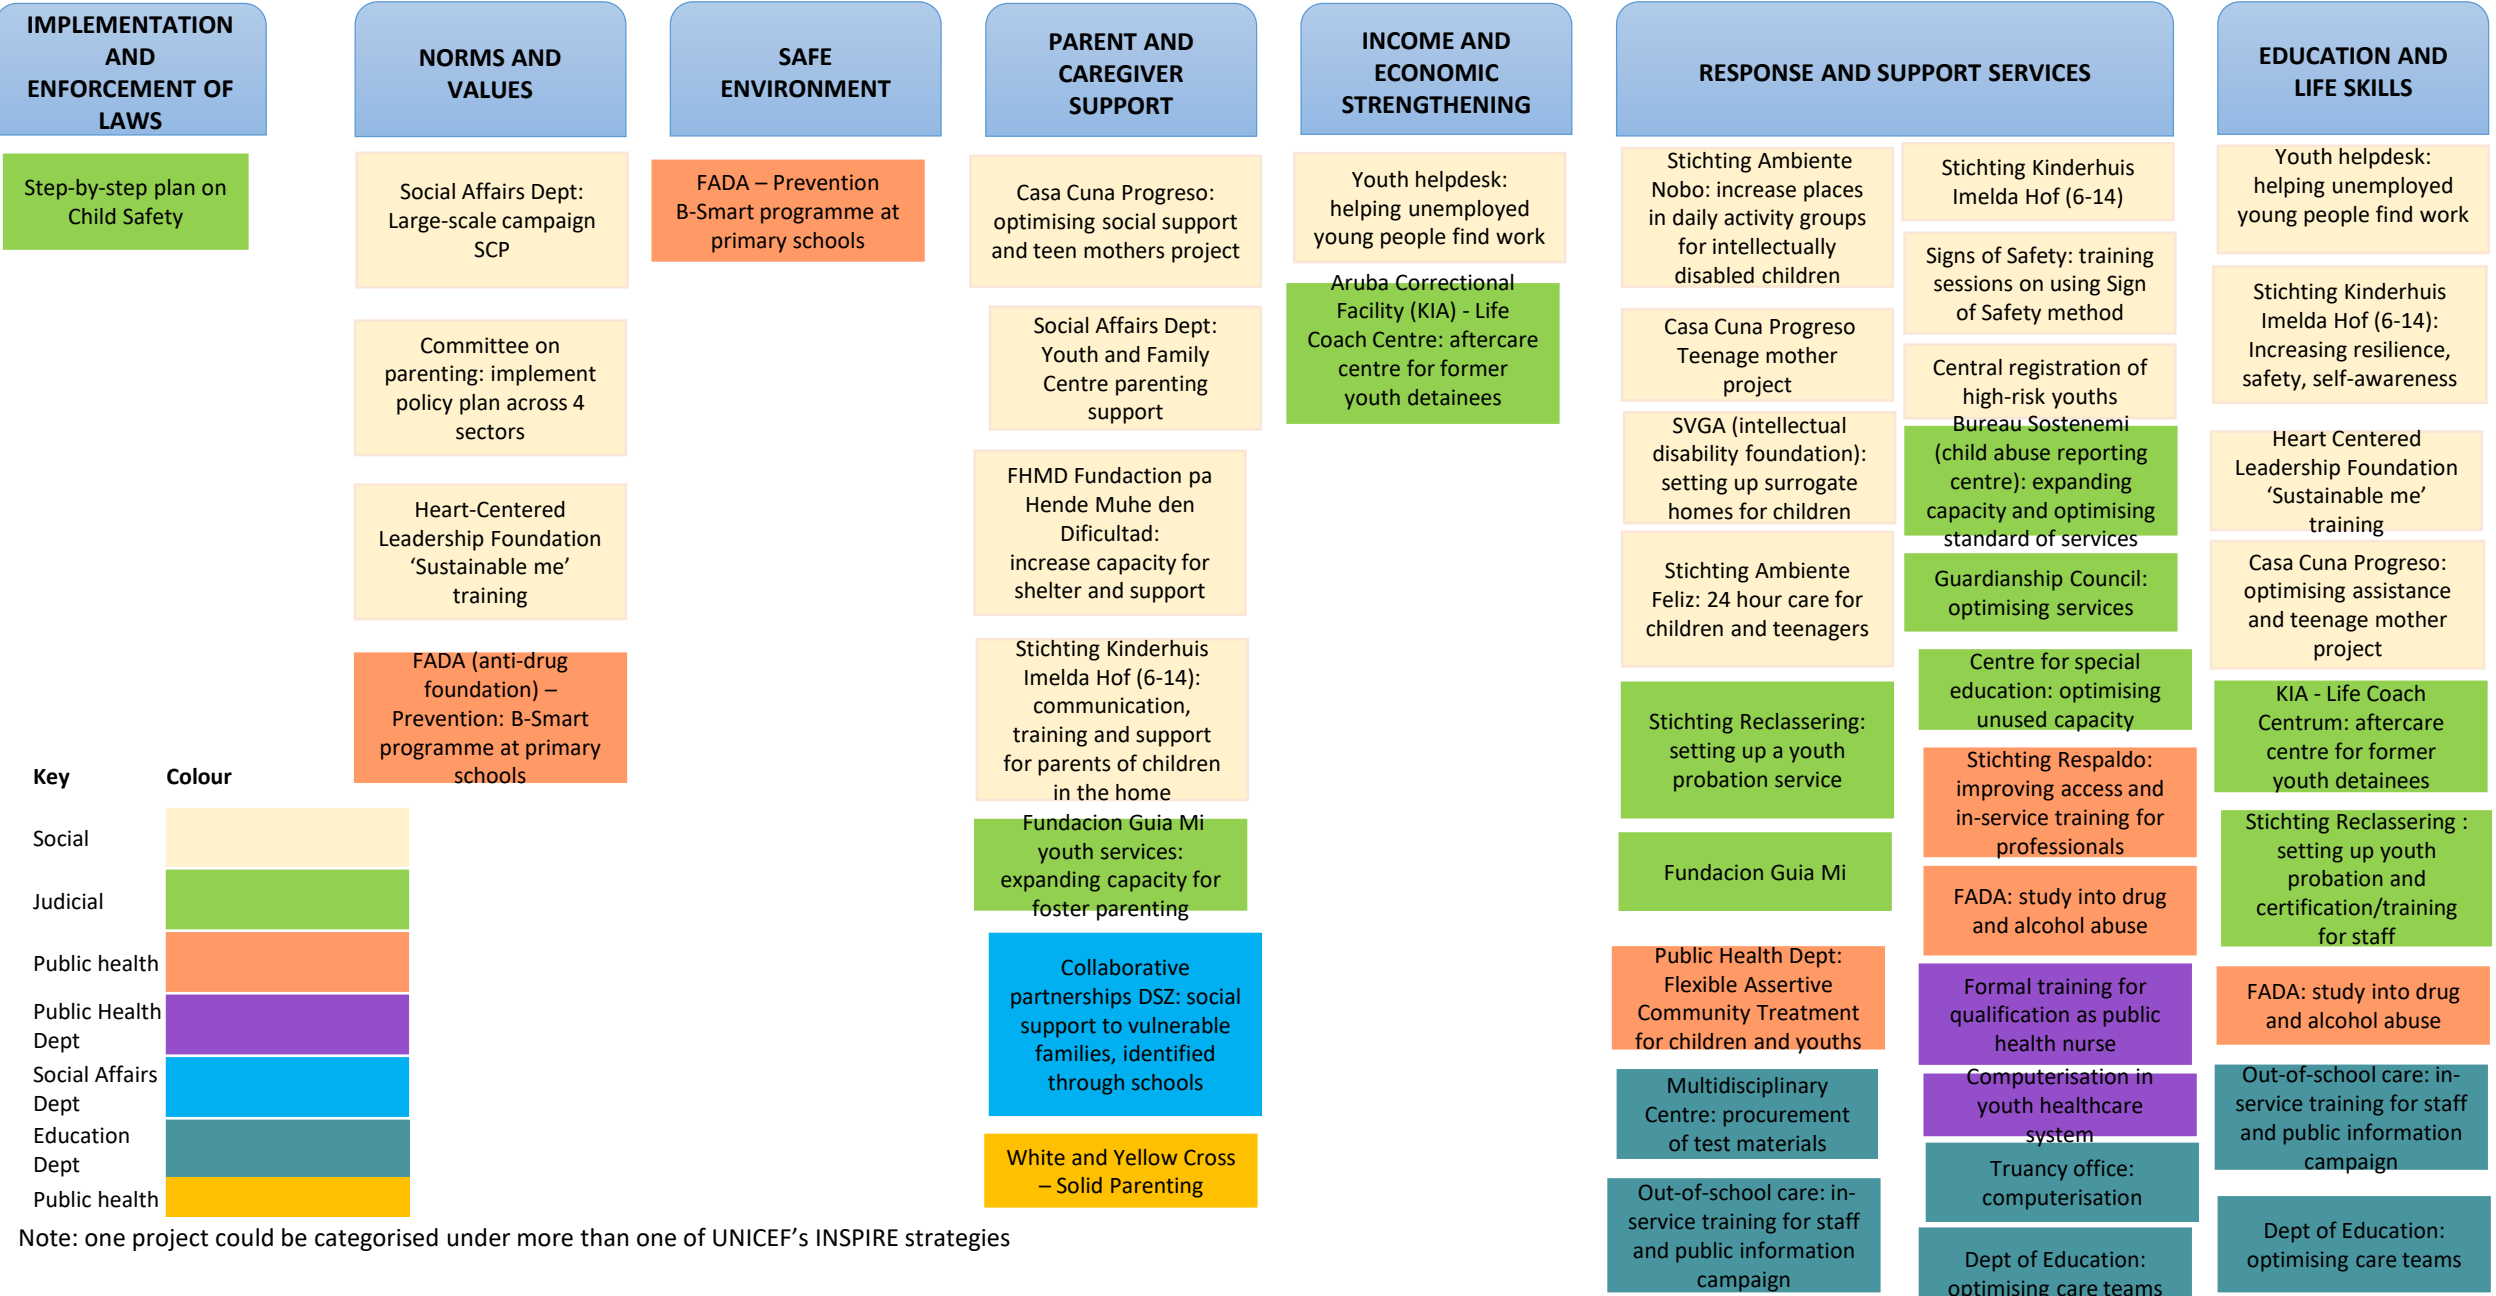

# Social Crisis Plan (SCP) Intersectoral Approach

Note: one project could be categorised under more than one of UNICEF's INSPIRE strategies