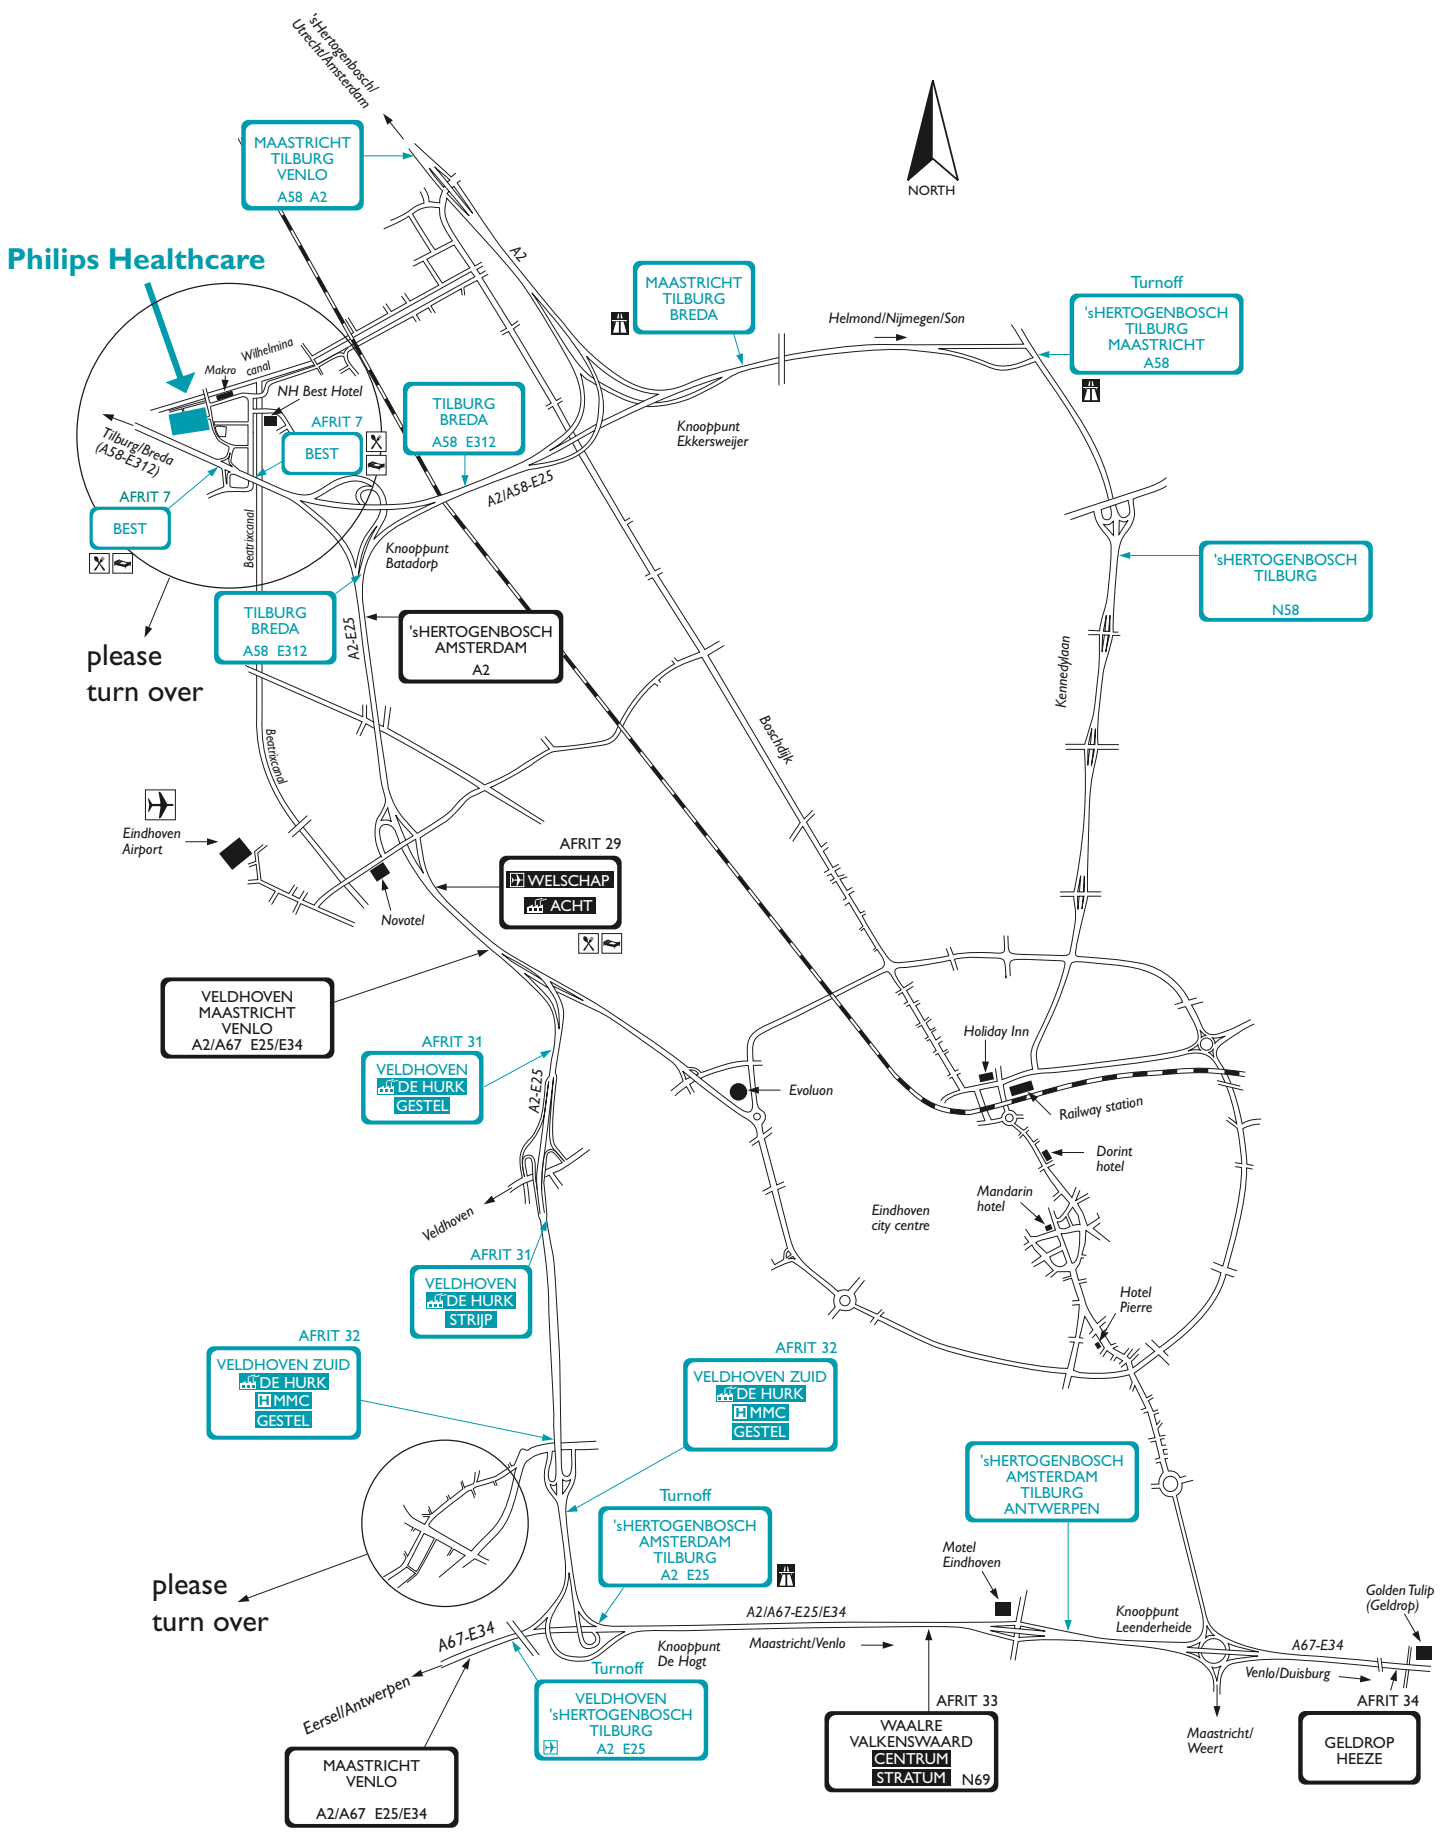

Philips Healthcare

please turn over

please turn over

How to find Philips Healthcare and the Professor Holst Center for Training and Education in Best

Philips Healthcare
Refurbished Systems
De Run 5432
5504 DE Veldhoven
040-2587625