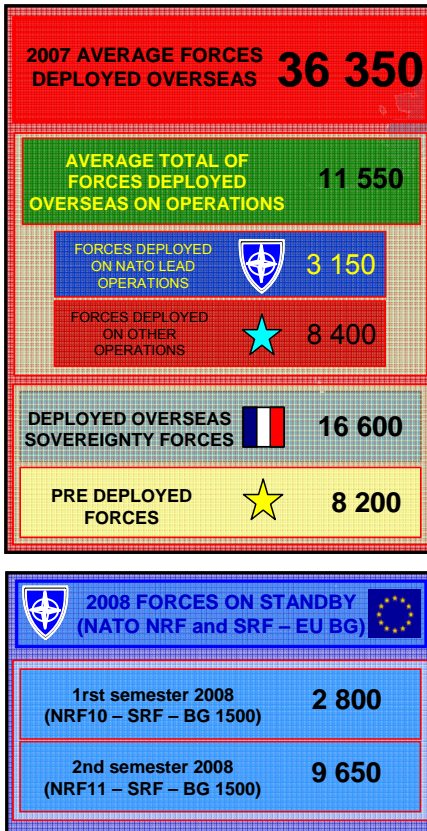

FRENCH FORCES DEPLOYED or ON STANDBY*

*data include all services and sovereignty forces deployed out of mainland but do not include military defence cooperation

Link to FRA MOD: www.defense.gouv.fr